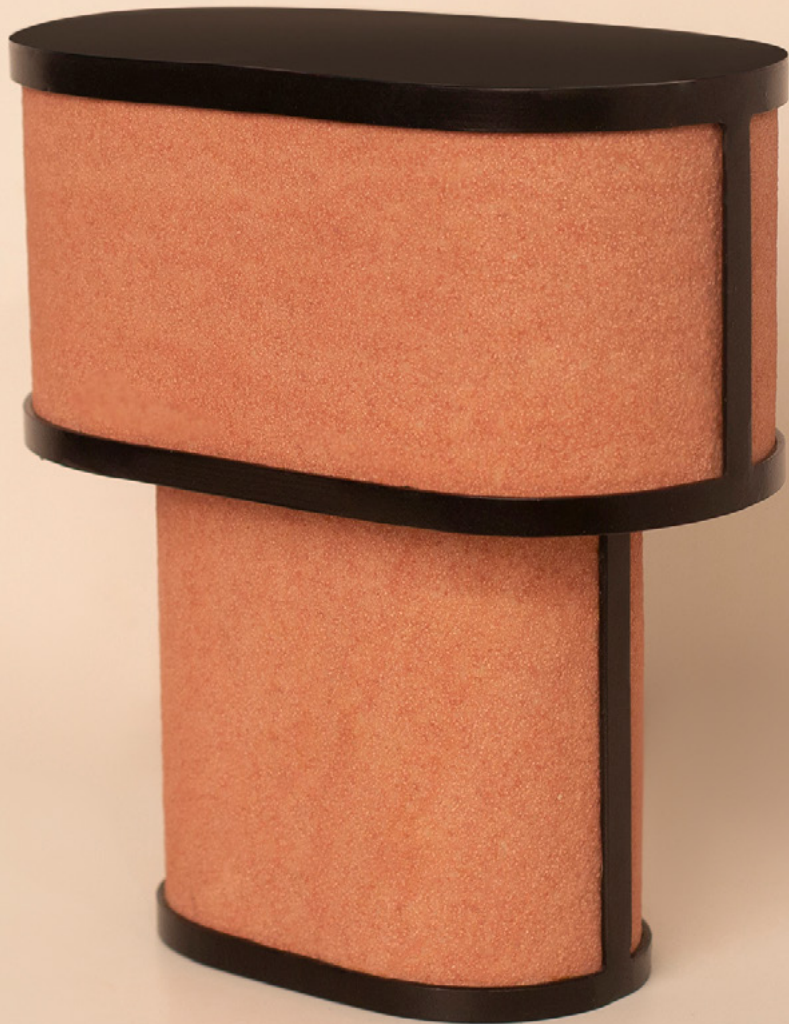

QUARRY COLLECTION | 2023a

QUARRY COLLECTION | 2023

QUARRY COLLECTION

The 'Quarry Collection' brings to you exquisite modern minimalist lamps of natural stone sheet suffused with soft glowing light. Made from authentic thin layered natural stone sheets of marble, sandstone, and slate extracted from Indian quarries, the original texture, veins, and grains of the source stone are soothing to touch and exude raw elemental beauty.

Iris Table Lamp

Thin layered natural Ocean black stone sheet & mild steel (Powder coated)

Cms: 25 w x 15 d x 30.5 h | Inches: 9.8 w x 5.9 d x 12 h

INR 7500 (plus GST + Transportation)

Niko (S) Table Lamp

Thin layered natural Teak-wood sandstone sheet & mild steel (Powder Coated)

Cms: 27 w x 13.5 d x 30.5 h | Inches: 10.6 w x 5.3 d x 12 h

INR 10200 (plus GST + Transportation)

Niko (s) Table Lamp

Thin layered natural Red sandstone sheet & mild steel (Powder coated)

Cms: 27 w x 13.5 d x 30.5 h | Inches: 10.6 w x 5.3 d x 12 h

INR 10200 (plus GST + Transportation)

Niko (L) Table Lamp

Thin layered natural Red sandstone seneer & mild steel (Powder coated)

Cms: 40 w x 22 d x 61 h | Inches: 15.7 w x 8.6 d x 24 h

INR 18000 (plus GST + Transportation)