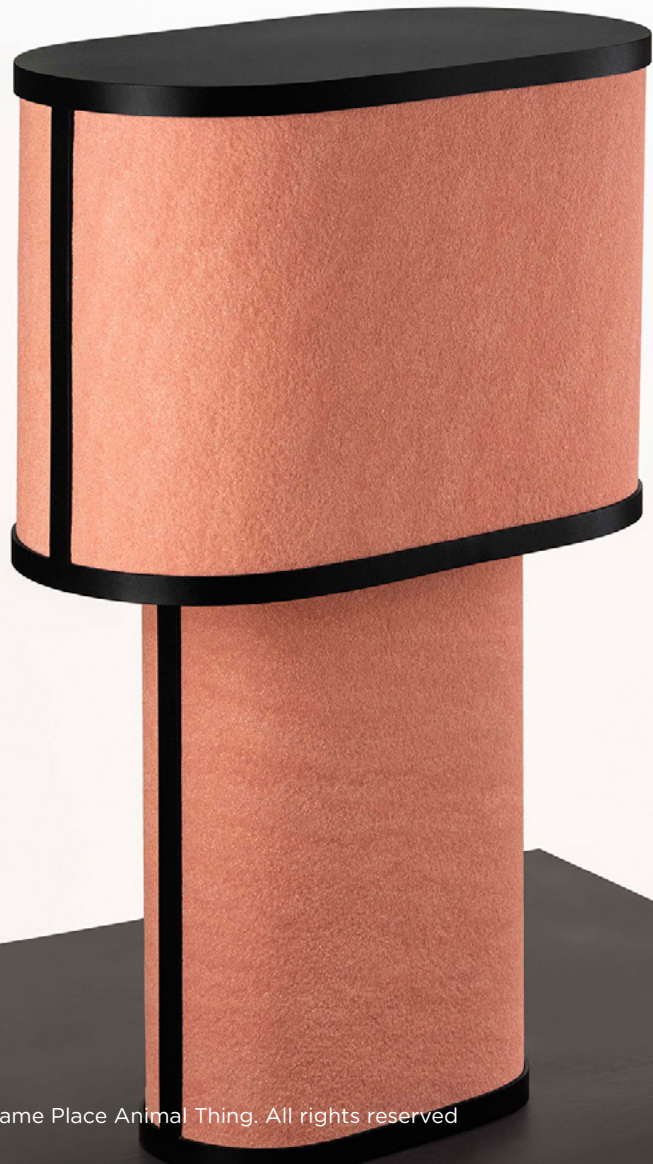

Iris Table Lamp

Thin layered natural Ocean black stone sheet & mild steel (Powder coated)

Cms: 25 w x 15 d x 30.5 h | Inches: 9.8 w x 5.9 d x 12 h

INR 7500 (plus GST + Transportation)

Niko (S) Table Lamp

Thin layered natural Teak-wood sandstone sheet & mild steel (Powder Coated)

Cms: 27 w x 13.5 d x 30.5 h | Inches: 10.6 w x 5.3 d x 12 h

INR 10200 (plus GST + Transportation)

Niko (s) Table Lamp

Thin layered natural Red sandstone sheet & mild steel (Powder coated)

Cms: 27 w x 13.5 d x 30.5 h | Inches: 10.6 w x 5.3 d x 12 h

INR 10200 (plus GST + Transportation)

Niko (L) Table Lamp

Thin layered natural Red sandstone seneer & mild steel (Powder coated)

Cms: 40 w x 22 d x 61 h | Inches: 15.7 w x 8.6 d x 24 h

INR 18000 (plus GST + Transportation)

Stella Table Lamp

Thin layered natural Indian Autumn rustic slate Veneer & mild steel (Powder coated)

Cms: 31.5 w x 23.5 d x 30.5 h | Inches: 12.4 w x 9.3 d x 12 h

INR 11500 (plus GST + Transportation)

Cleo Table Lamp