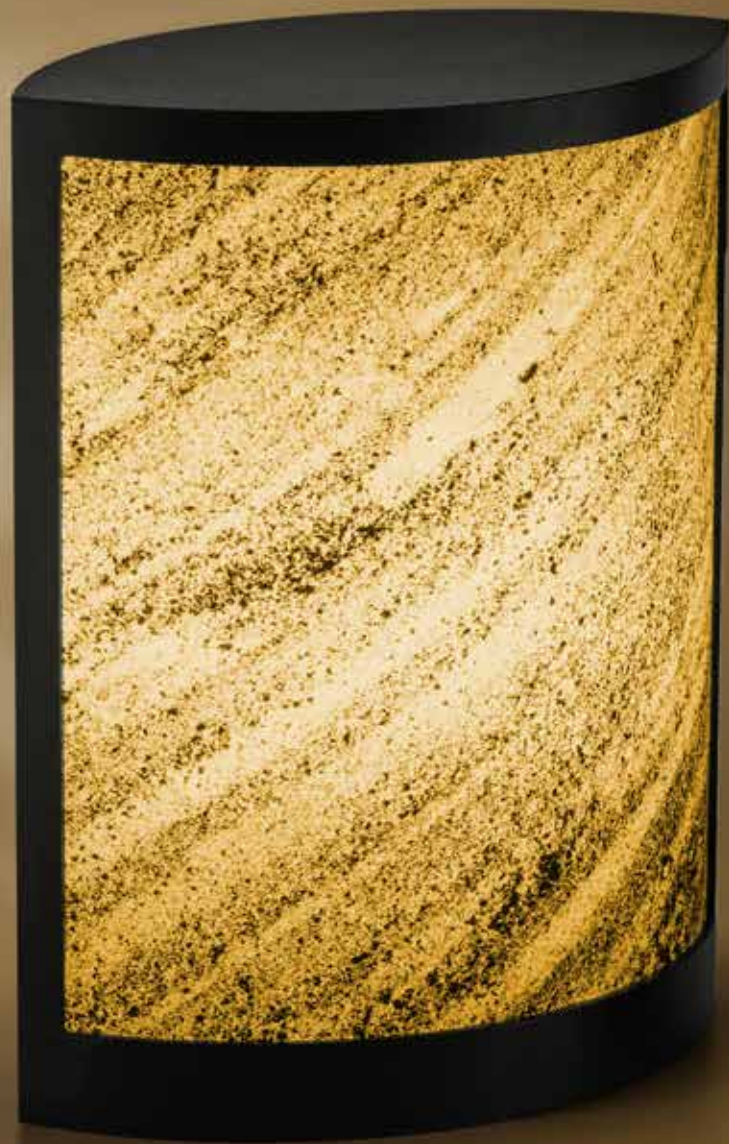

Cleo Table Lamp

Thin layered natural Indian Autumn Slate sheet & Mild Steel (Powder Coated)
ø 25 w x 30.5 h cm

NAME
PLACE
ANIMAL
THING®

Cleo Table Lamp

Thin layered natural Indian Autumn Slate sheet & Mild Steel (Powder Coated)
ø 25 w x 30.5 h cm

Nora Table Lamps

Thin layered natural Zebra marble sheet & mild steel (Powder coated)
ø 20 x 28 h cm

Iris Table Lamp

Thin layered natural Ocean black sheet & mild steel (Powder coated)
25 w x 15 d x 30.5 h cm

Niko (s) Table Lamp

Thin layered natural Teak-wood sandstone sheet & mild steel (Powder coated)
27 w x 13.5 d x 30.5 h cm

Niko (L) Table Lamp

Thin layered natural Teak-wood sandstone sheet & mild steel (Powder coated)
40 w x 22 d x 61 h cm